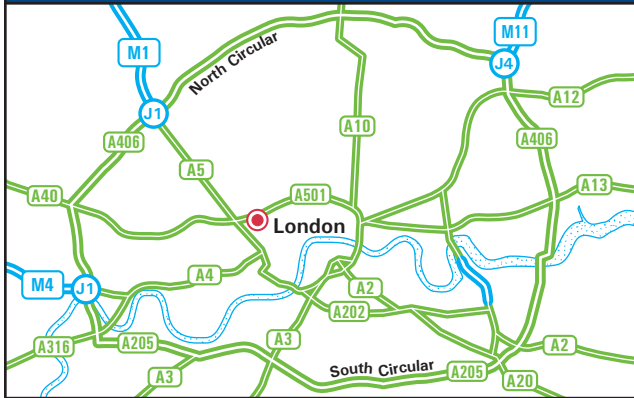

BDO Stoy Hayward

55 Baker Street
London W1U 7EU
Tel: 020 7486 5888
Fax: 020 7487 3686
www.bdo.co.uk

By Underground

The nearest Underground stations are:

- **Marylebone** (Bakerloo Line).
- **Bond Street** (Jubilee & Central Lines).
- **Baker Street** (Metropolitan, Circle, Bakerloo, Jubilee & Hammersmith & City Lines).

By Train

Our office is located within two miles of all mainline London train stations.

- **From Waterloo:**
Take the Jubilee Line to Baker Street.
- **From King's Cross:**
Take the Circle, Hammersmith & City or Metropolitan lines to Baker Street
- **From Paddington:**
Take the Bakerloo or the Hammersmith & City line to Baker Street.
- **From Victoria:**
Take the Victoria line to Green Park, then the Jubilee line to Bond Street.

Car Parking

Public Car Parks are located on the map opposite.